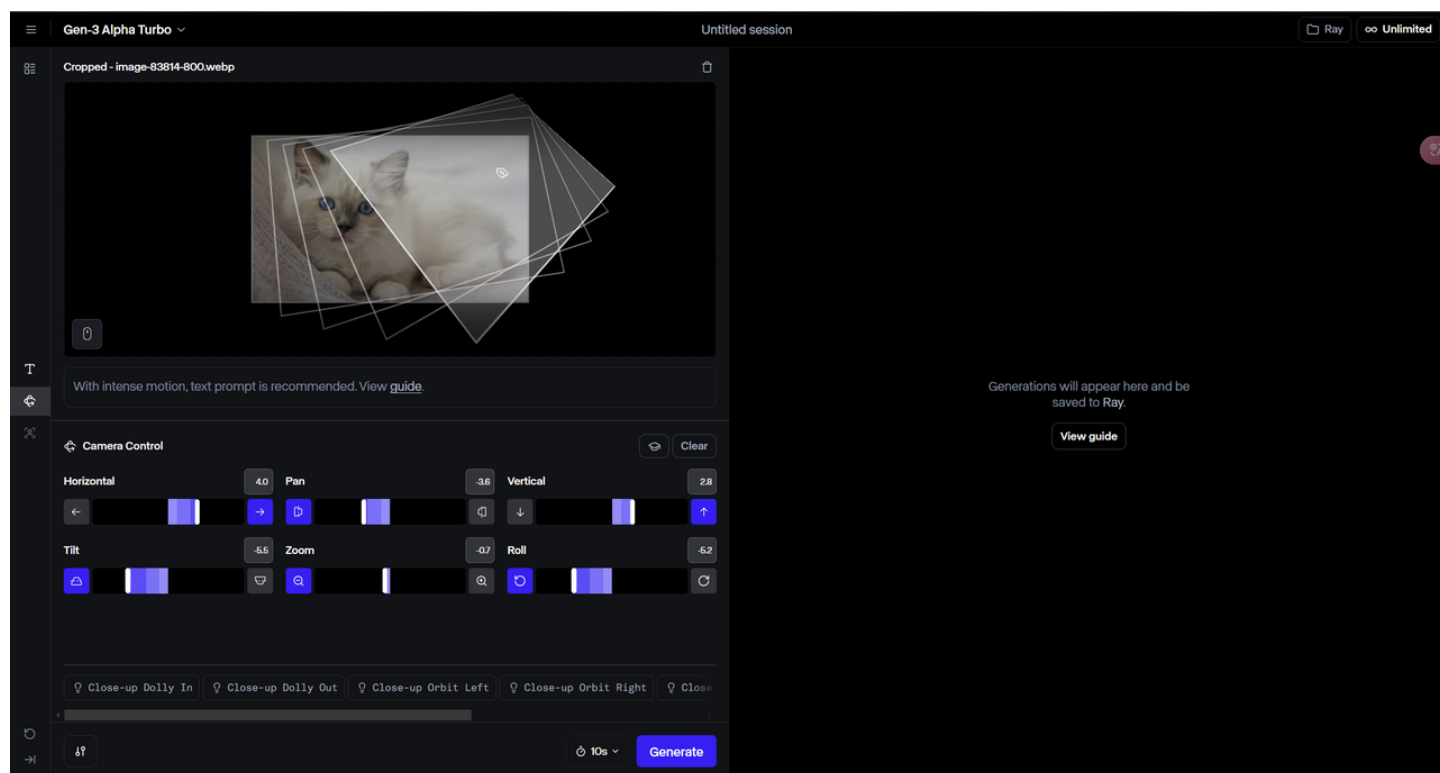

Runway 更新了镜头控制，极其细致，极其容易理解！可以一起使用！ 案例收集

Runway 更新了镜头控制，极其细致，极其容易理解！可以一起使用

<https://app.runwayml.com/>

案例补充

Taylen 何

浙吾

阿肯

阿头 ATou

Gen-3 Alpha Turbo

Playful Cat Cinematography Session ...

Cropped - image-83814-800.webp

the camera zooms out a bit

Camera Control

Horizontal: 6.0 Pan 3.7 Vertical: -1.0

Tilt: 7.5 Zoom: 10.0 Roll: 2.0

Close-up Dolly In Close-up Dolly Out Close-up Orbit Left Close-up Orbit Right

Rate ☆☆☆☆

Thumbnail strip on the right side of the interface.

朔

即梦效果

With intense motion, text prompt is recommended. View ...

Camera Control

Clear

Horizontal